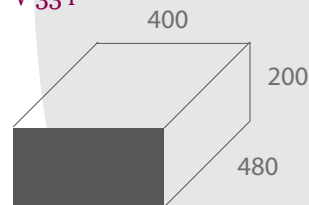

Standard 11 Kg
V 14 l

Pad 11.5 Kg
V 15 l

Laptop 15 / 12.5 Kg
V 25 l

Laptop 17 / 14 Kg
V 33 l

Request the Safeguard M-Plus version with audit function. Using the printer, you can check the last 120 movements (Opening 100 and closing 100) of the safe.