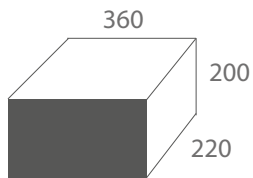

Standard 11 Kg
V 14 l

Pad 11.5 Kg
V 15 l

Laptop 15 / 12.5 Kg
V 25 l

Laptop 17 / 14 Kg
V 33 l

Request the Safeguard M-Plus version with audit function. Using the printer, you can check the last 120 movements (Opening 100 and closing 100) of the safe.