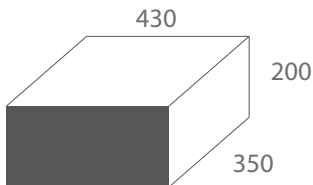

Standard 11 Kg
V 14 l

Pad 11.5 Kg
V 15 l

Laptop 15 / 12.5 Kg
V 25 l

Laptop 17 / 14 Kg
V 33 l

Request the Safeguard M-Plus version with audit function. Using the printer, you can check the last 120 movements (Opening 100 and closing 100) of the safe.