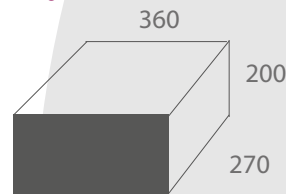

Standard 11 Kg
V 14 l

Pad 11.5 Kg
V 15 l

Laptop 15 / 12.5 Kg
V 25 l

Laptop 17 / 14 Kg
V 33 l

Request the Safeguard M-Plus version with audit function. Using the printer, you can check the last 120 movements (Opening 100 and closing 100) of the safe.